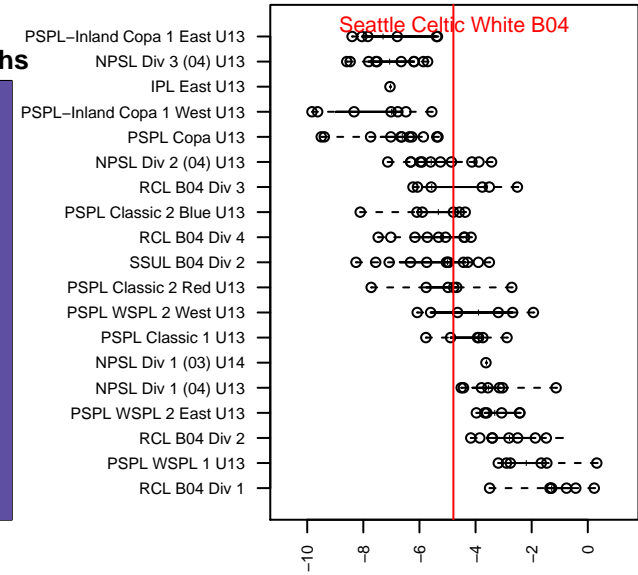

Seattle Celtic White B04

Seattle Celtic
 Seattle, WA
 B04 total strength=812
 attack=1.94 defense=0.56
 fall league = PSPL Classic 2 Blue U13
 spr league = Spr PSPL Classic 2 Blue U13

alt names used:
 Seattle Celtic B04 White
 Seattle Celtic B04 White
 Seattle Celtic B04 White

Venues played:
 2016 Crossfire Select U13 Gold Silver Gold-Sil
 2016 PSPL Classic 2 Blue U13
 2016 Spr PSPL Classic 2 Blue U13

Seattle Celtic White B04
 Dots are actual minus expected GF (blue circles) and GA (red triangles).
 Blue line is smoothed change in attack strength. Red is smoothed change in defense strength.

**attack and defense variance (black dot)
relative to other teams
and top 10 in region**

**attack and defense rating
relative to others at age
and all opponents in last 13 months**

Performance relative to 13 month average