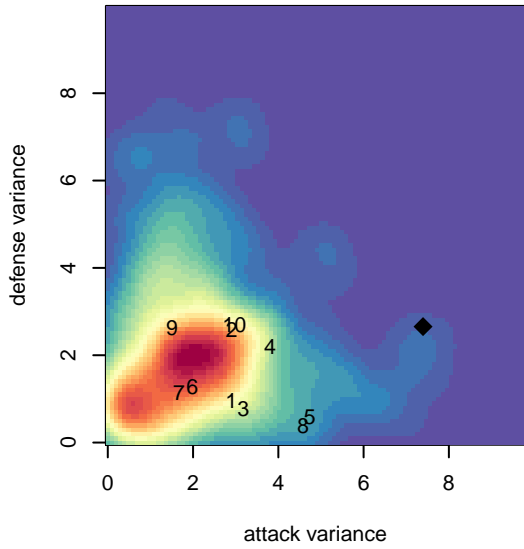

Seattle Celtic White B04

Seattle Celtic
 Seattle, WA
 B04 total strength=812
 attack=1.94 defense=0.56
 fall league = PSPL Classic 2 Blue U13
 spr league = Spr PSPL Classic 2 Blue U13

alt names used:
 Seattle Celtic B04 White
 Seattle Celtic B04 White
 Seattle Celtic B04 White

Venues played:
 2016 Crossfire Select U13 Gold Silver Gold-Sil
 2016 PSPL Classic 2 Blue U13
 2016 Spr PSPL Classic 2 Blue U13

Seattle Celtic White B04
 Dots are actual minus expected GF (blue circles) and GA (red triangles).
 Blue line is smoothed change in attack strength. Red is smoothed change in defense strength.

**attack and defense variance (black dot)
relative to other teams
and top 10 in region**

**attack and defense rating
relative to others at age
and all opponents in last 13 months**

Performance relative to 13 month average