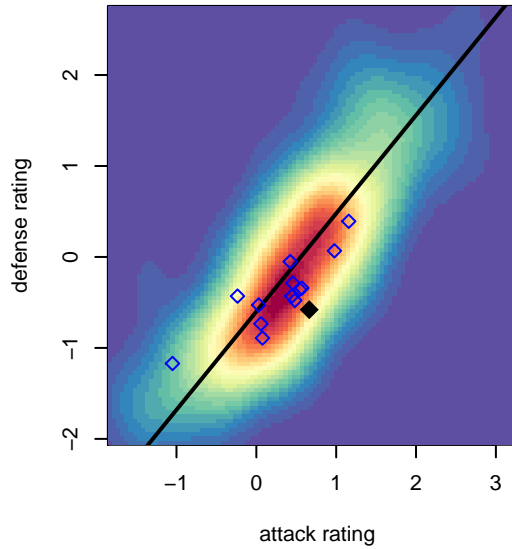

Seattle Celtic White B04

Seattle Celtic
 Seattle, WA
 B04 total strength=812
 attack=1.94 defense=0.56
 fall league = PSPL Classic 2 Blue U13
 spr league = Spr PSPL Classic 2 Blue U13

alt names used:
 Seattle Celtic B04 White
 Seattle Celtic B04 White
 Seattle Celtic B04 White

Venues played:
 2016 Crossfire Select U13 Gold Silver Gold-Sil
 2016 PSPL Classic 2 Blue U13
 2016 Spr PSPL Classic 2 Blue U13

Seattle Celtic White B04
 Dots are actual minus expected GF (blue circles) and GA (red triangles).
 Blue line is smoothed change in attack strength. Red is smoothed change in defense strength.

**attack and defense variance (black dot)
relative to other teams
and top 10 in region**

**attack and defense rating
relative to others at age
and all opponents in last 13 months**

Performance relative to 13 month average