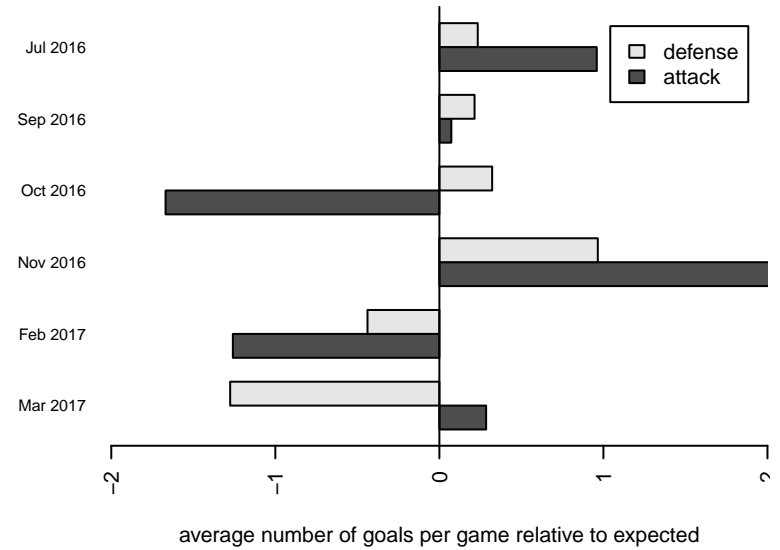

Performance relative to 13 month average