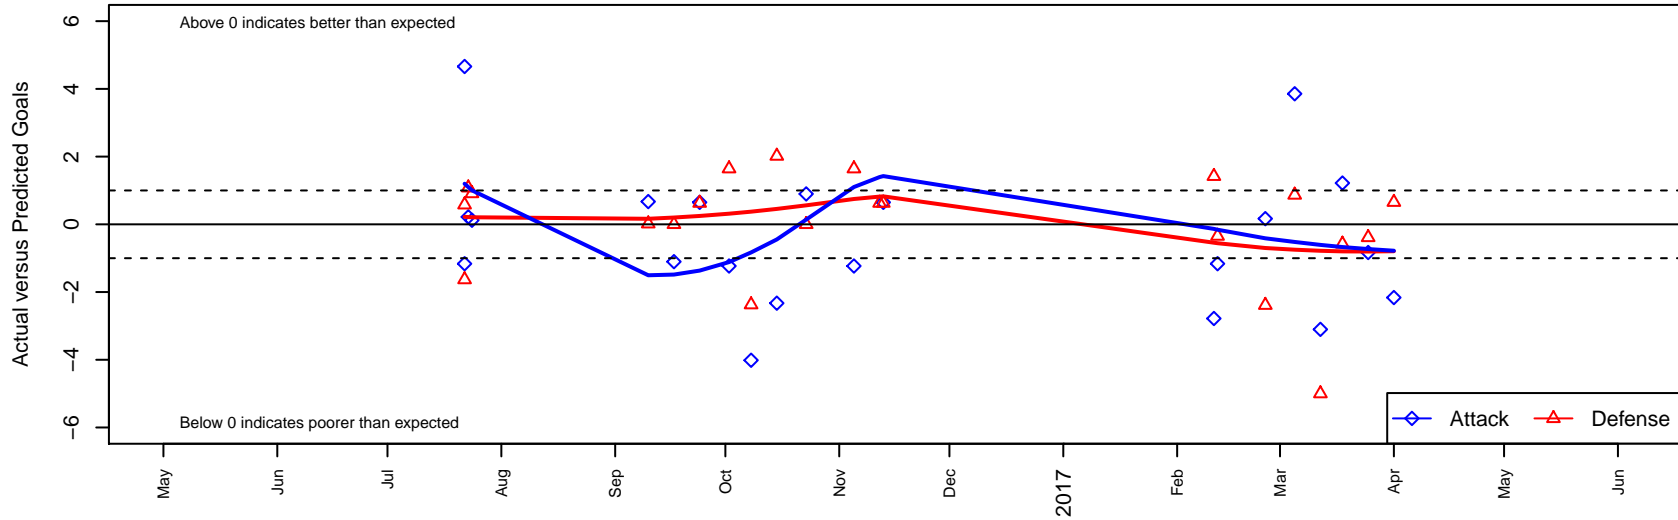

Seattle Celtic White B04

Seattle Celtic
 Seattle, WA
 B04 total strength=812
 attack=1.94 defense=0.56
 fall league = PSPL Classic 2 Blue U13
 spr league = Spr PSPL Classic 2 Blue U13

alt names used:
 Seattle Celtic B04 White
 Seattle Celtic B04 White
 Seattle Celtic B04 White

Venues played:
 2016 Crossfire Select U13 Gold Silver Gold-Sil
 2016 PSPL Classic 2 Blue U13
 2016 Spr PSPL Classic 2 Blue U13

Seattle Celtic White B04
 Dots are actual minus expected GF (blue circles) and GA (red triangles).
 Blue line is smoothed change in attack strength. Red is smoothed change in defense strength.

**attack and defense variance (black dot)
relative to other teams
and top 10 in region**

**attack and defense rating
relative to others at age
and all opponents in last 13 months**

Performance relative to 13 month average