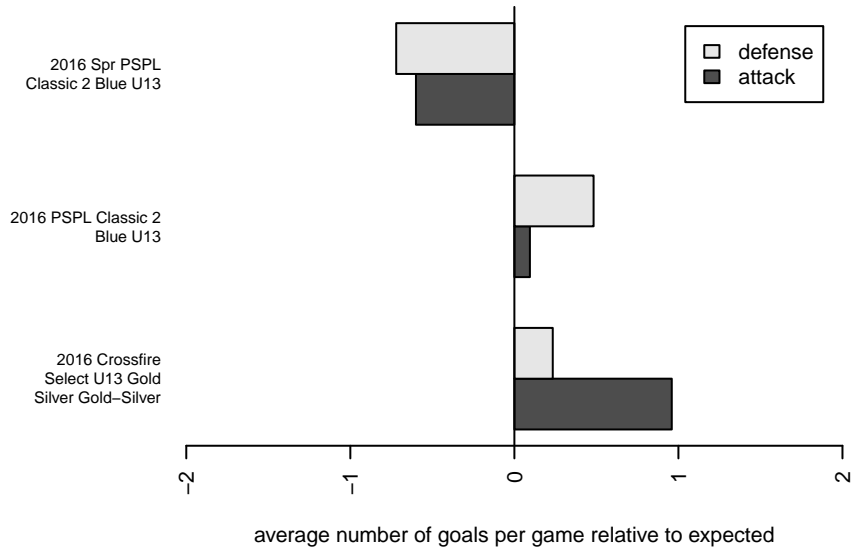

Seattle Celtic White B04

Seattle Celtic
 Seattle, WA
 B04 total strength=812
 attack=1.94 defense=0.56
 fall league = PSPL Classic 2 Blue U13
 spr league = Spr PSPL Classic 2 Blue U13

alt names used:
 Seattle Celtic B04 White
 Seattle Celtic B04 White
 Seattle Celtic B04 White

Venues played:
 2016 Crossfire Select U13 Gold Silver Gold-Sil
 2016 PSPL Classic 2 Blue U13
 2016 Spr PSPL Classic 2 Blue U13

Seattle Celtic White B04
 Dots are actual minus expected GF (blue circles) and GA (red triangles).
 Blue line is smoothed change in attack strength. Red is smoothed change in defense strength.

**attack and defense variance (black dot)
relative to other teams
and top 10 in region**

**attack and defense rating
relative to others at age
and all opponents in last 13 months**

Performance relative to 13 month average